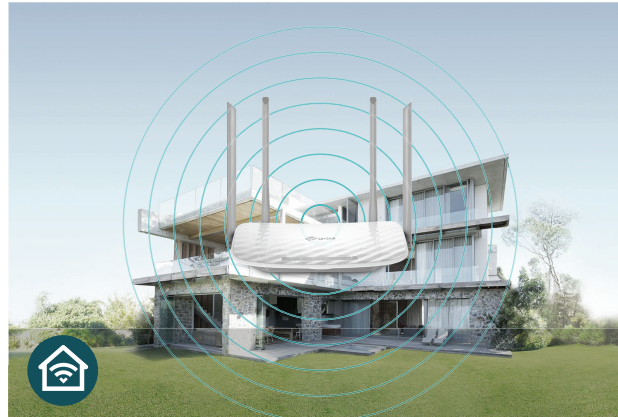

Wi-Fi Range

- 4 External Antennas – 4 external antennas provide maximum Omni-directional wireless coverage