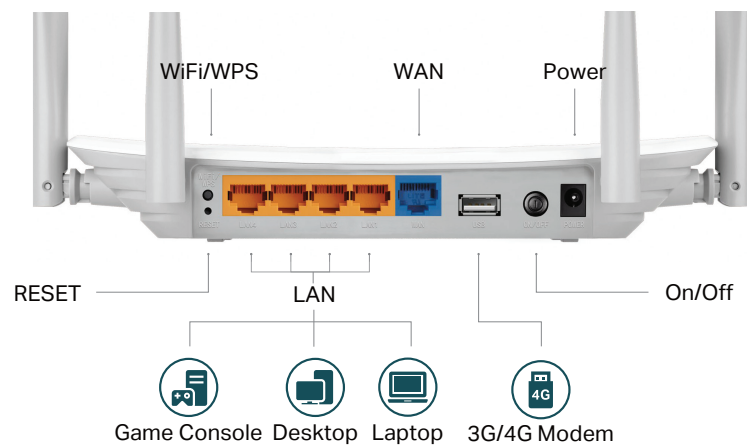

Specifications

Hardware

- Ethernet Ports: 4 10/100/1000Mbps LAN Ports & 1 10/100/1000Mbps WAN port
- USB Port: 1 USB 2.0 Port
- External Power Supply: 12V/1.0A
- Dimensions (W x D x H): 230.0 x 144.0 x 37.0mm
- Antenna: 4 External Antennas

Wireless

- Wireless Standards: IEEE 802.11a/n/ac 5GHz, IEEE 802.11b/g/n 2.4GHz
- Frequency: 2.4GHz and 5GHz
- Signal Rate: 300Mbps at 2.4GHz, 867Mbps at 5GHz
- Transmit Power: CE: <20dBm(2.4GHz), <23dBm(5GHz)
  FCC: <30dBm
- Wireless Function: Enable/Disable Wireless Radio, WDS Bridge, WMM, Wireless Statistics
- Wireless Security: 64/128-bit WEP, WPA/WPA2, WPA-PSK/WPA2-PSK